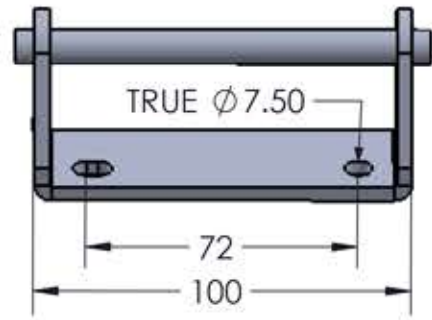

DRT9
AXLE SIZE 9MM X 100MM

DRT9P
AXLE SIZE 9mm x 135mm

DRT15
AXLE SIZE 15MM X 100MM