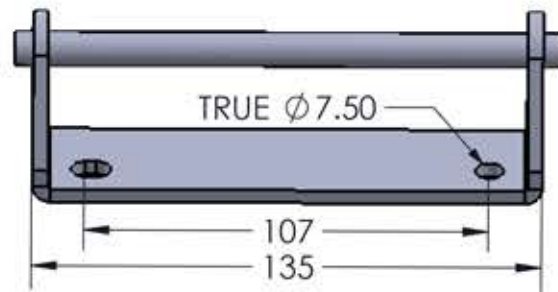

DRT9
AXLE SIZE 9MM X 100MM

DRT9P
AXLE SIZE 9mm x 135mm

DRT15
AXLE SIZE 15MM X 100MM