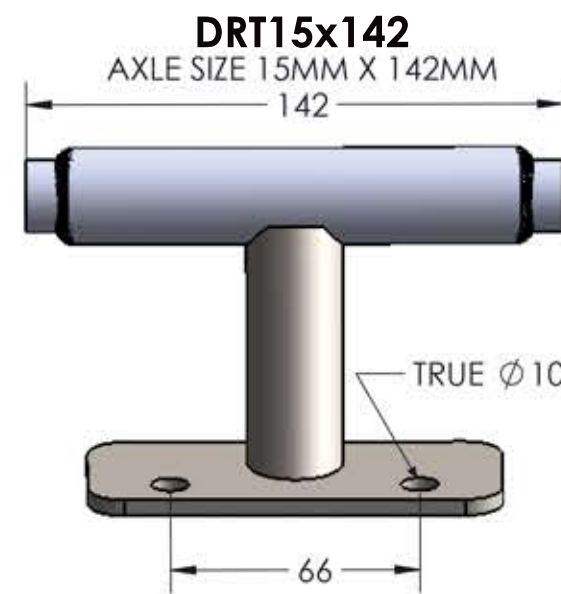

DRT9
AXLE SIZE 9MM X 100MM

DRT9P
AXLE SIZE 9mm x 135mm

DRT15
AXLE SIZE 15MM X 100MM