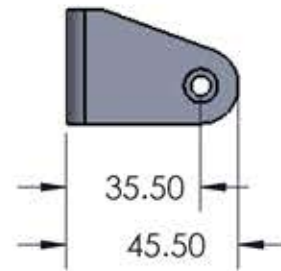

DRT9
AXLE SIZE 9MM X 100MM

DRT9P
AXLE SIZE 9mm x 135mm

DRT15
AXLE SIZE 15MM X 100MM