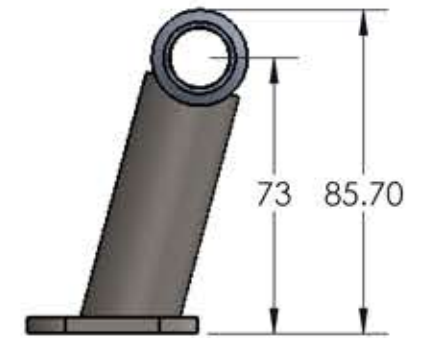

DRT9
AXLE SIZE 9MM X 100MM

DRT9P
AXLE SIZE 9mm x 135mm

DRT15
AXLE SIZE 15MM X 100MM