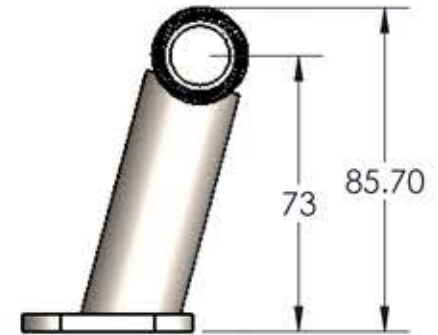

DRT9
AXLE SIZE 9MM X 100MM

DRT9P
AXLE SIZE 9mm x 135mm

DRT15
AXLE SIZE 15MM X 100MM