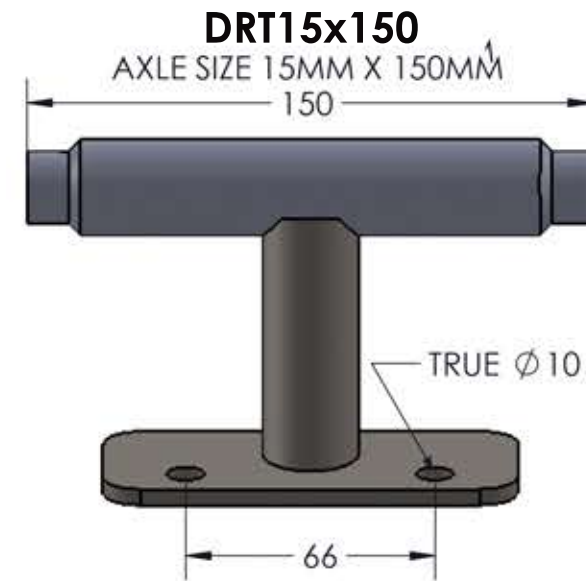

DRT9
AXLE SIZE 9MM X 100MM

DRT9P
AXLE SIZE 9mm x 135mm

DRT15
AXLE SIZE 15MM X 100MM