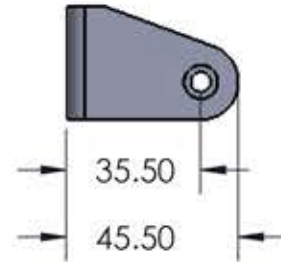

DRT9
AXLE SIZE 9MM X 100MM

DRT9P
AXLE SIZE 9mm x 135mm

DRT15
AXLE SIZE 15MM X 100MM